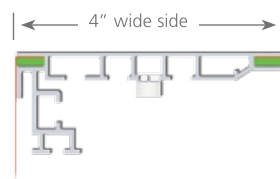

Profile Cross Section

The Silicone strip (green) gets stitched to the graphic perimeter (red) and inserted into the channel for a drum tight fit.

Graphic change outs are extraordinarily fast & easy.

Attractive strong aluminum alloy case in an etched and satin anodized finish.