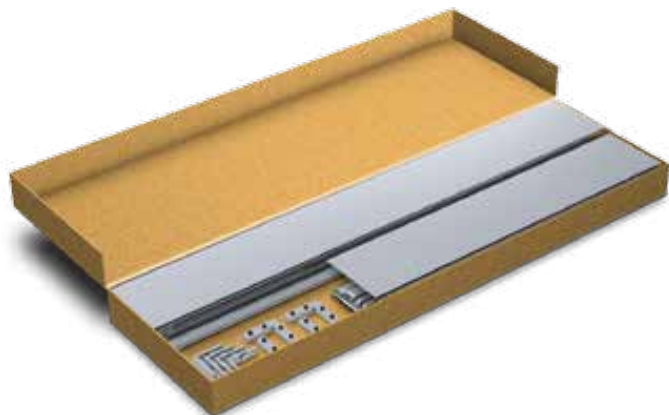

SEG/LED Light Boxes™

Add Ambiance for your Signage

with bright, efficient LED lighting that brings out vivid colors and textures enhancing all environments.

STUNNING VISUAL IMPACT

Available one or two sided, can be made to any size.

Featuring:

- Evenly distributed LED lighting
- Extremely easy to assemble/install
- Wall mount, ceiling hung or free-standing options
- Frameless, edge to edge display

Great for:

- Retail Interiors & Windows
- Brands
- Facilities
- Showrooms
- Offices
- Tradeshows & Events
- Room Dividers

Profile Cross Section

The Silicone strip (green) gets stitched to the graphic perimeter (red) and inserted into the channel for a drum tight fit.

Graphic change outs are extraordinarily fast & easy.

Attractive strong aluminum alloy case in an etched and satin anodized finish.

SEG/LED Light Boxes™

Packaging

Our Charisma SEG/LED Light Boxes come disassembled, components packed in a compact corrugated carton, making for easy transport, storage and lower shipping costs. Assembly on site is fast and easy. Hard cases are also available.