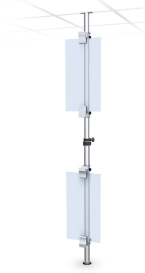

Portapole

**TELESCOPIC TO THE CEILING
SOLID, STYLISH & STRONG.**

Features:

- Opens 12' closes to 7'.
- Large 1-1/2" & 1-3/8" diameter aluminum tubing.
- Beautiful satin finishes.
- Two movable clamp assemblies.
- 4 available styles.
- All Units include a top suction cup and a metallic grid ceiling clip.

Contemporary clamp with rubber lined grip.

Specify:

-**S** Satin Silver or -**B** Matte Black

EACH STAND INCLUDES AN
UPPER AND LOWER CLAMP SET

Additional Images:

VCST33

Models Available:

Model	Colors	Standard Bases	Mounting	Style
VCST31	-S Satin Silver or -B Matte Black	17" Round, 12 lb.		Single Sided (2 Clamps)
VCST32	-S Satin Silver or -B Matte Black	17" Round, 12 lb.		Double Sided (4 Clamps)
VPP1		Suction Cup Base	Top: A - Suction Cup, B - Ceiling Grid Clip	Single Sided PortaPole
VPP2		Suction Cup Base	Top: A - Suction Cup, B - Ceiling Grid Clip	Double Sided PortaPole